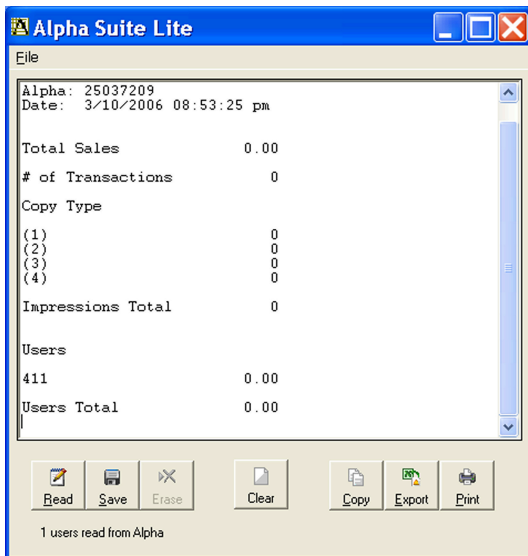

Alpha Suite Lite TM

Product Overview

Advanced Technologies Inc (Tekvend) is please to offer an inexpensive data collection program for the Copicode Alpha called **Alpha Suite Lite**.

Alpha Suite Lite is designed to separately collect usage data from any number of Alphas per location (site). Alpha Suite Lite is not designed to work with Alpha-X ethernet compliant keypad controllers.

Alpha Suite Lite records the Alpha Name (typically its internal serial number), the data and time of data collection, the total sales, the number of transactions, the copy count by copy type (up to four types supported, depending on the copier), and the total count for all copy types.

Usage readings are broken down by account code and total account value (either in money or units of copying activity). Once data is read from an Alpha, it can be saved as a text file, copied to clipboard (unformatted), exported as an Excel file, and/or printed. Once account usage data is read and saved, it can be erased. Multiple readings can be made of the same Alpha by pressing the Clear Button.